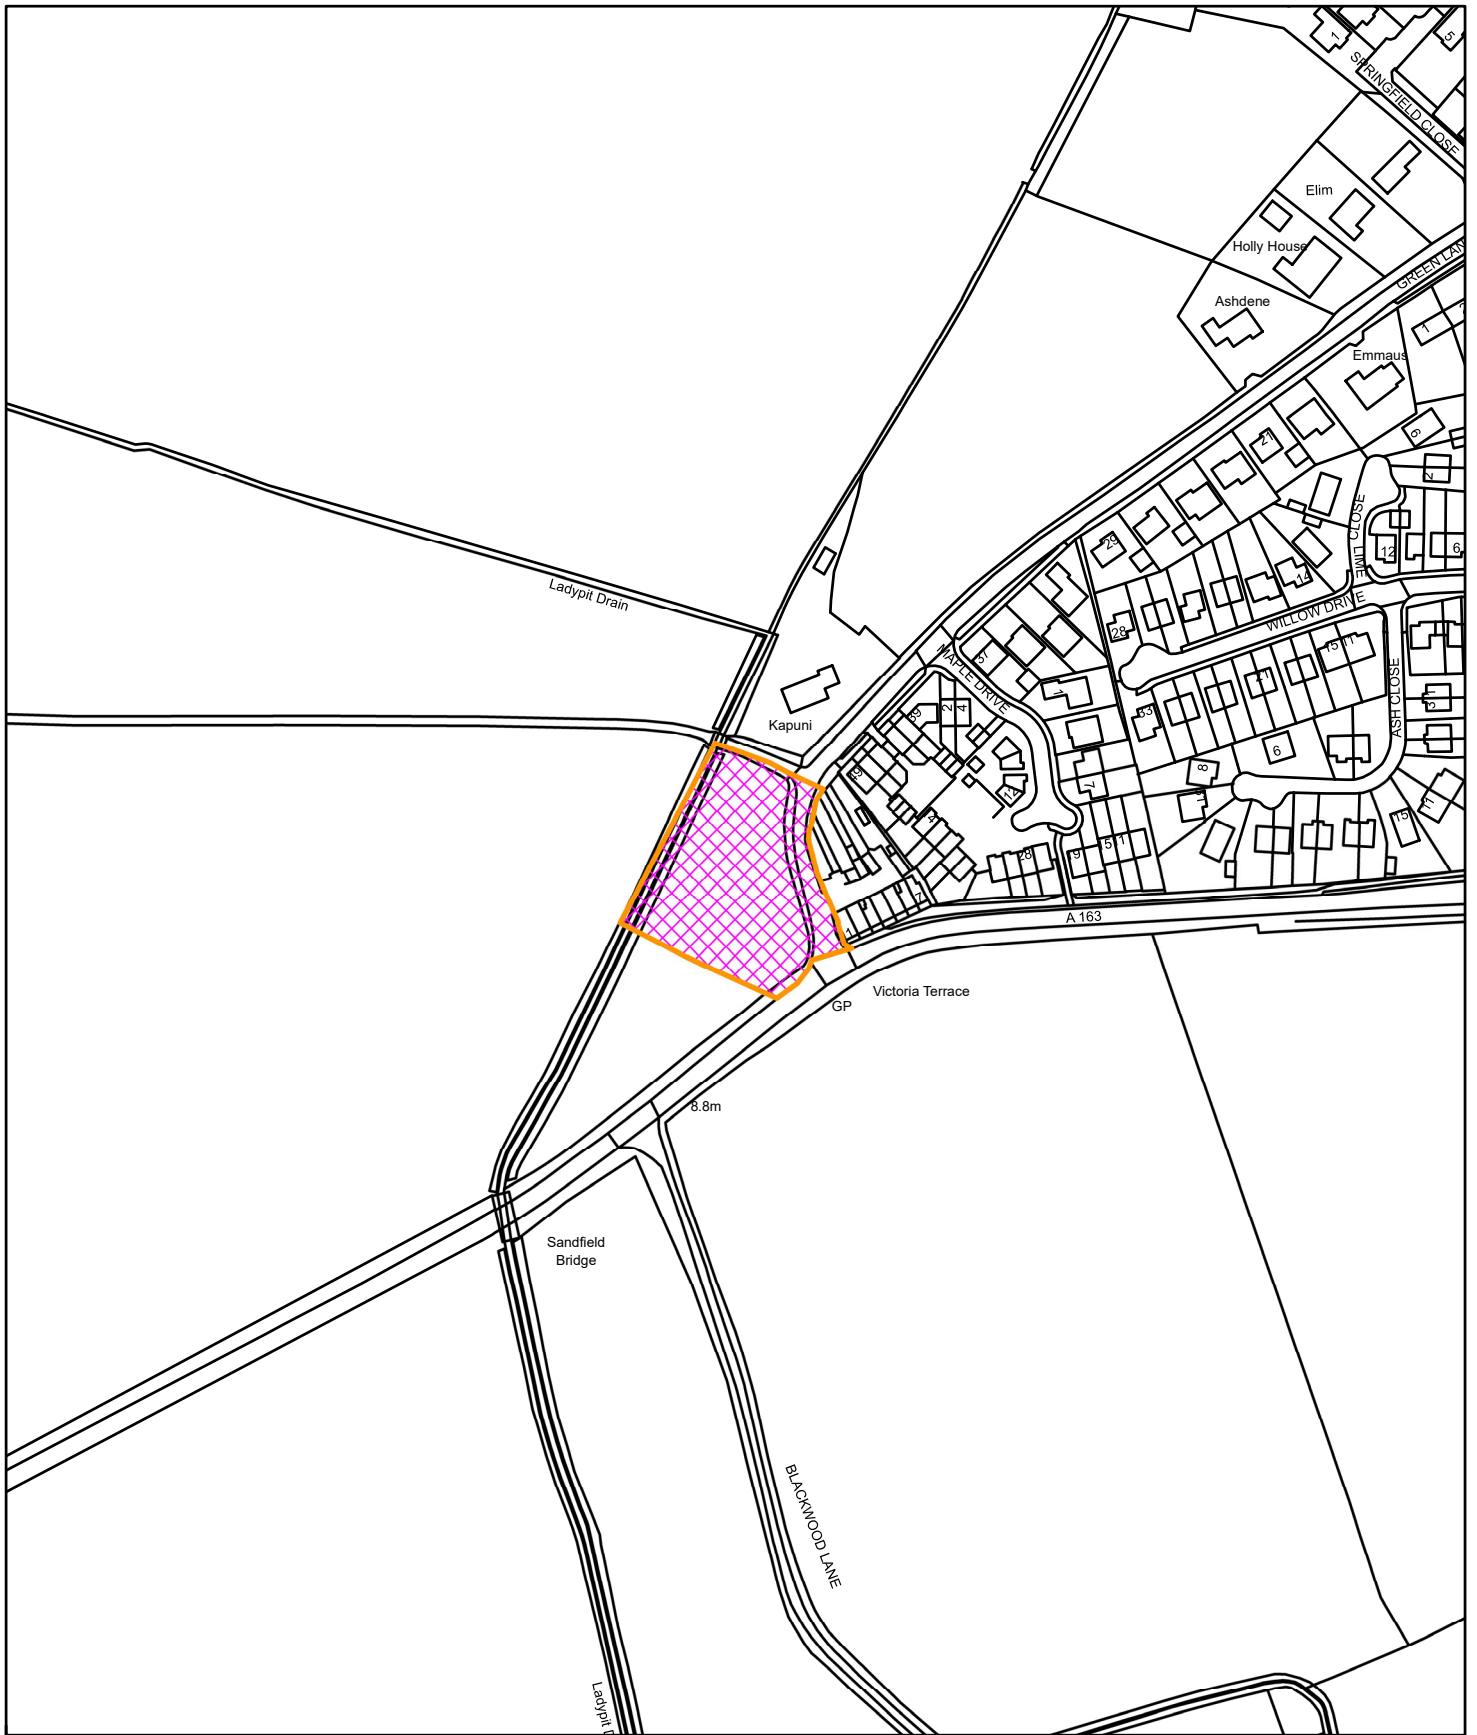

Land adjacent to A163, Market Weighton Road W, North Duffield

2019/0759/FUL

Reproduced from the Ordnance Survey mapping with the permission of Her Majesty's Stationary Office. Unauthorised reproduction infringes Crown Copyright and may lead to prosecution or civil proceedings © Crown Copyright
Selby District Council Licence No. 100018656
This copy has been produced specifically for Planning and Building Control purposes only.
No further copies may be made.

N
1:2,500